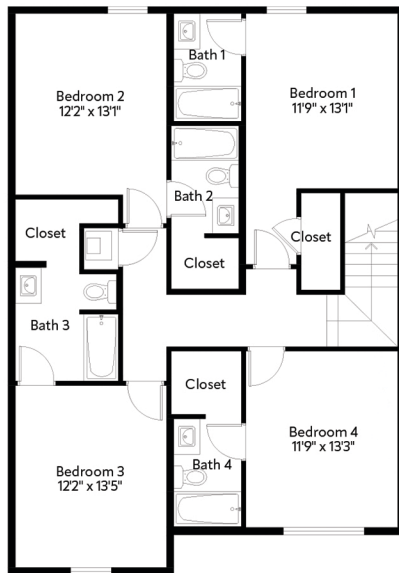

CHARLESTON MILLS
LUXURY TOWNHOMES

charleston-mills.com