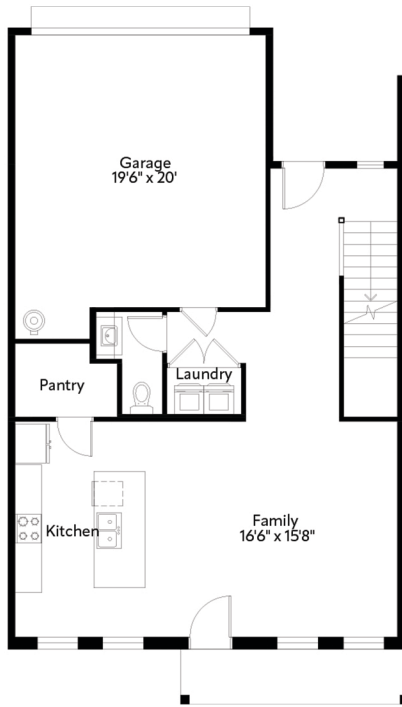

# CYPRESS

\$429,000

2501 SQUARE FEET |  4 |  4.5 |  2

## Lower Level